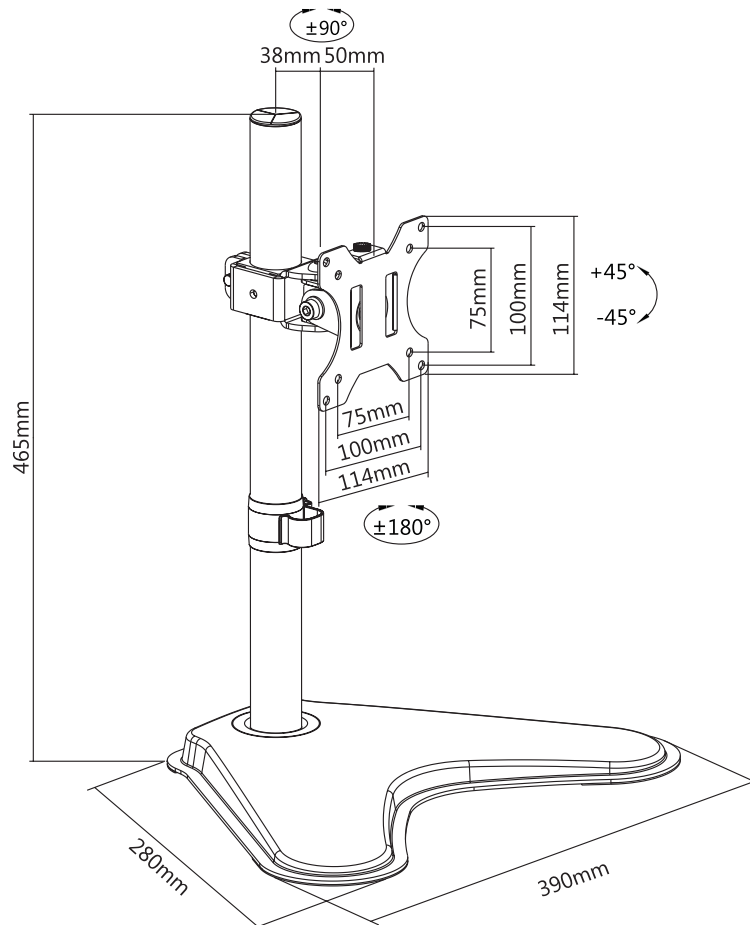

LogiLink®

Monitor Desk Stand

for 13"-32" Flat & Curved Monitor

Art. No.: BP0044

Features:

- » Super strong mounting brackets: Solid-reinforced Cold Steel, durable product with maximum capacity of 8kg
- » Maximum arm extension length is 88mm, Tilt capacity: 45°~-45°, Swivel capacity: 90°~-90° and Rotation capacity: 180°~-180°
- » Compatible with VESA 75x75mm, 100x100mm
- » Easy to install
- » Fit for 13-32 inch LCD Monitor

* The specifications and pictures are subject to change without notice.
* All trade names referenced are the registered trademark of their respective owners.

Made in China

Best Connectivity

LogiLink®

Monitor Desk Stand for 13"-32" Flat & Curved Monitor

Art. No.: BP0044

Specification:

Screen Size	13"-32"
Rated Load	8kg/17.6lbs
VESA	75x75, 100x100
Arm Extend	88mm
Tilt	45° ~ -45°
Swivel	90° ~ -90°
Rotate	180° ~ -180°
Product Size	390 x 280 x 465mm

Package Contents:

- » 1 x Monitor Desk Stand
- » 1 x Screw Package
- » 1 x User Manual

Package Informations:

- » Packing Dimension: 448 x 300 x 90mm
- » Packing Weight: 3.4kg
- » Carton Dimension: 448 x 300 x 90mm
- » Carton Q'ty: 1pcs
- » Carton Weight: 3.4kg