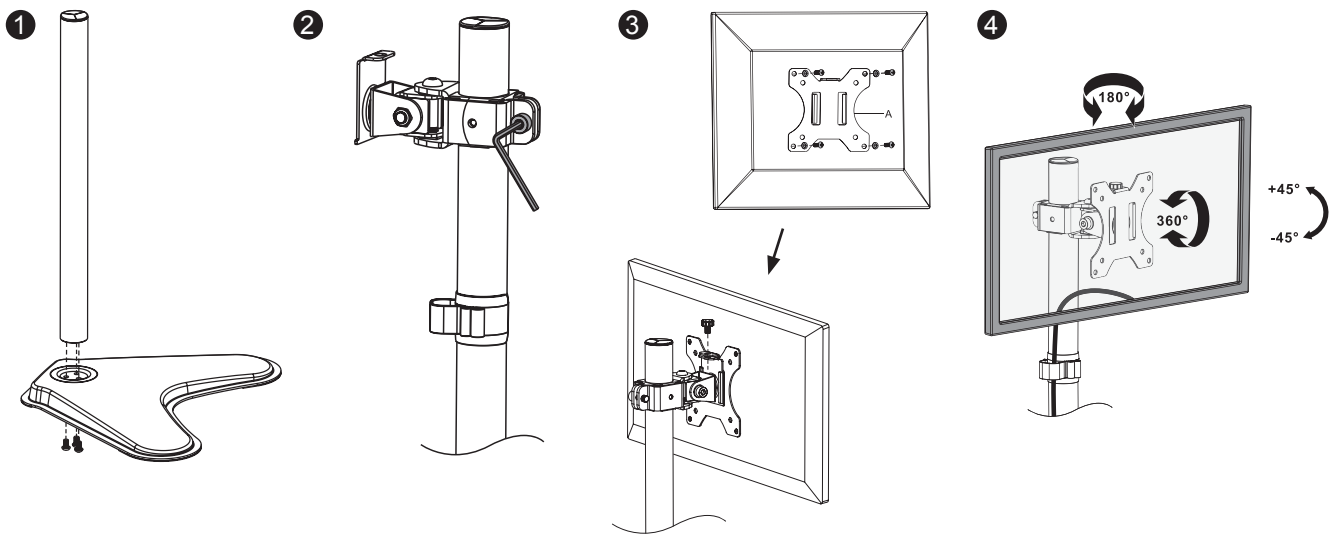

LogiLink®

Monitor Desk Stand

for 13"-32" Flat & Curved Monitor

Art. No.: BP0044

Features:

- » Super strong mounting brackets: Solid-reinforced Cold Steel, durable product with maximum capacity of 8kg
- » Maximum arm extension length is 88mm, Tilt capacity: 45°~-45°, Swivel capacity: 90°~-90° and Rotation capacity: 180°~-180°
- » Compatible with VESA 75x75mm, 100x100mm
- » Easy to install
- » Fit for 13-32 inch LCD Monitor

* The specifications and pictures are subject to change without notice.
* All trade names referenced are the registered trademark of their respective owners.

Made in China

Best Connectivity

LogiLink®

Monitor Desk Stand for 13"-32" Flat & Curved Monitor

Art. No.: BP0044

Specification:

Screen Size	13"-32"
Rated Load	8kg/17.6lbs
VESA	75x75, 100x100
Arm Extend	88mm
Tilt	45° ~ -45°
Swivel	90° ~ -90°
Rotate	180° ~ -180°
Product Size	390 x 280 x 465mm

Package Contents:

- » 1 x Monitor Desk Stand
- » 1 x Screw Package
- » 1 x User Manual

Package Informations:

- » Packing Dimension: 448 x 300 x 90mm
- » Packing Weight: 3.4kg
- » Carton Dimension: 448 x 300 x 90mm
- » Carton Q'ty: 1pcs
- » Carton Weight: 3.4kg