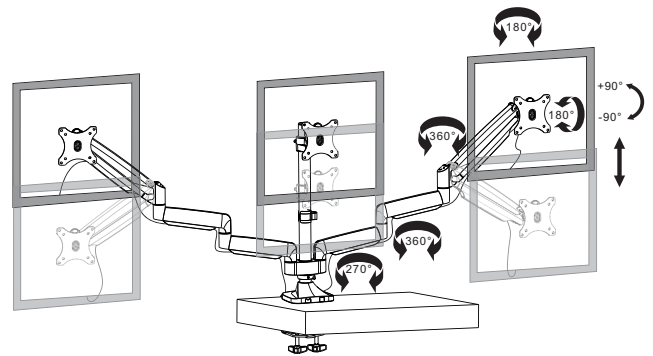

LogiLink®

Alumium Triple Monitor Desk Mount with Gas Spring for 13"-32" Flat & Curved Monitor

Art. No.: BP0052

Easy installation and compatible with VESA standard max. 100x100mm.

Features:

- » Super strong mounting brackets: Solid-reinforced Cold Steel, durable product with maximum capacity of 7kg for each arm
- » Maximum arm extension length is 715mm, Tilt capacity: 90°~90°, Swivel capacity: 90°~90° and Rotation capacity: 90°~90°
- » Compatible with VESA 75x75mm, 100x100mm
- » Clamp and grommet mount included
- » Easy to install
- » Fit for 13-32 inch LCD Monitor

Grommet or desk-clamp mounting available

* The specifications and pictures are subject to change without notice.
* All trade names referenced are the registered trademark of their respective owners.

Made in China

Best Connectivity

LogiLink®

Alumium Triple Monitor Desk Mount with Gas Spring for 13"-32" Flat & Curved Monitor

Art. No.: BP0052

2

3

Specification:

Screen Size	13"-32"
Rated Load	1-7kg/2.2-15.4lbs for each arm
VESA	75x75, 100x100
Arm Extend	715mm
Tilt	90° ~-90°
Swivel	90°~-90°
Rotate	90°~-90°
Desktop Thickness	10-90mm
Pole Height	533mm
Product Size	1530 x 190 x 700mm

* The specifications and pictures are subject to change without notice.
* All trade names referenced are the registered trademark of their respective owners.

BP0052

4 052792 048001

Made in China

Best Connectivity