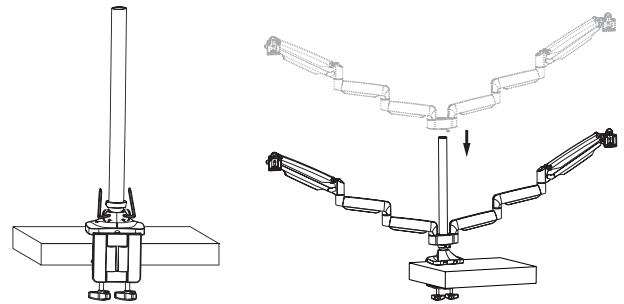

LogiLink®

Alumium Triple Monitor Desk Mount with Gas Spring for 13"-32" Flat & Curved Monitor

Art. No.: BP0052

Easy installation and compatible with VESA standard max. 100x100mm.

Features:

- » Super strong mounting brackets: Solid-reinforced Cold Steel, durable product with maximum capacity of 7kg for each arm
- » Maximum arm extension length is 715mm, Tilt capacity: 90°~90°, Swivel capacity: 90°~90° and Rotation capacity: 90°~90°
- » Compatible with VESA 75x75mm, 100x100mm
- » Clamp and grommet mount included
- » Easy to install
- » Fit for 13-32 inch LCD Monitor

Best Connectivity

LogiLink®

Alumium Triple Monitor Desk Mount with Gas Spring for 13"-32" Flat & Curved Monitor

Art. No.: BP0052

2

3

Specification:

Screen Size	13"-32"
Rated Load	1-7kg/2.2-15.4lbs for each arm
VESA	75x75, 100x100
Arm Extend	715mm
Tilt	90° ~-90°
Swivel	90°~-90°
Rotate	90°~-90°
Desktop Thickness	10-90mm
Pole Height	533mm
Product Size	1530 x 190 x 700mm

* The specifications and pictures are subject to change without notice.
* All trade names referenced are the registered trademark of their respective owners.

BP0052

4 052792 048001

Made in China

Best Connectivity