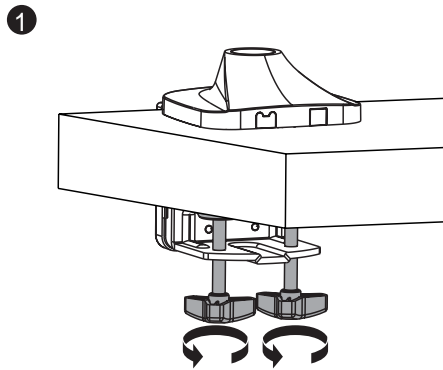

LogiLink®

Alumium Triple Monitor Desk Mount with Gas Spring for 13"-32" Flat & Curved Monitor

Art. No.: BP0052

Easy installation and compatible with VESA standard max. 100x100mm.

Features:

- » Super strong mounting brackets: Solid-reinforced Cold Steel, durable product with maximum capacity of 7kg for each arm
- » Maximum arm extension length is 715mm, Tilt capacity: 90°~90°, Swivel capacity: 90°~90° and Rotation capacity: 90°~90°
- » Compatible with VESA 75x75mm, 100x100mm
- » Clamp and grommet mount included
- » Easy to install
- » Fit for 13-32 inch LCD Monitor

Grommet or desk-clamp mounting available

* The specifications and pictures are subject to change without notice.
* All trade names referenced are the registered trademark of their respective owners.

Made in China

Best Connectivity

LogiLink®

Alumium Triple Monitor Desk Mount with Gas Spring for 13"-32" Flat & Curved Monitor

Art. No.: BP0052

2

3

Specification:

Screen Size	13"-32"
Rated Load	1-7kg/2.2-15.4lbs for each arm
VESA	75x75, 100x100
Arm Extend	715mm
Tilt	90° ~-90°
Swivel	90°~-90°
Rotate	90°~-90°
Desktop Thickness	10-90mm
Pole Height	533mm
Product Size	1530 x 190 x 700mm