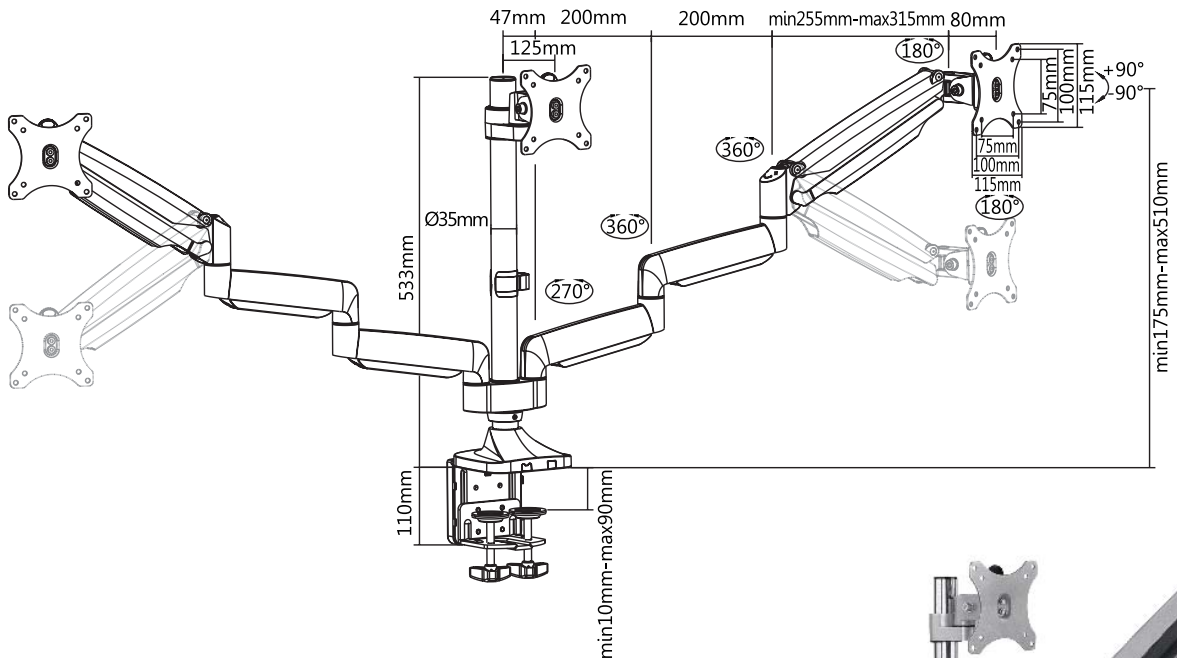

LogiLink®

Alumium Triple Monitor Desk Mount with Gas Spring for 13"-32" Flat & Curved Monitor

Art. No.: BP0052

Easy installation and compatible with VESA standard max. 100x100mm.

Features:

- » Super strong mounting brackets: Solid-reinforced Cold Steel, durable product with maximum capacity of 7kg for each arm
- » Maximum arm extension length is 715mm, Tilt capacity: 90°~90°, Swivel capacity: 90°~90° and Rotation capacity: 90°~90°
- » Compatible with VESA 75x75mm, 100x100mm
- » Clamp and grommet mount included
- » Easy to install
- » Fit for 13-32 inch LCD Monitor

Best Connectivity

LogiLink®

Alumium Triple Monitor Desk Mount with Gas Spring for 13"-32" Flat & Curved Monitor

Art. No.: BP0052

2

3

Specification:

Screen Size	13"-32"
Rated Load	1-7kg/2.2-15.4lbs for each arm
VESA	75x75, 100x100
Arm Extend	715mm
Tilt	90° ~-90°
Swivel	90°~-90°
Rotate	90°~-90°
Desktop Thickness	10-90mm
Pole Height	533mm
Product Size	1530 x 190 x 700mm

LogiLink®

Alumium Triple Monitor Desk Mount with Gas Spring for 13"-32" Flat & Curved Monitor

Art. No.: BP0052

Package Contents:

- » 1 x Alumium Triple Monitor Desk Mount
- » 1 x Screw Package
- » 1 x User Manual

Package Informations:

- » Packing Dimension: 490 x 360 x 160mm
- » Packing Weight: 10.64kg
- » Carton Dimension: 510 x 375 x 345mm
- » Carton Q'ty: 2pcs
- » Carton Weight: 22.37kg

* The specifications and pictures are subject to change without notice.
*All trade names referenced are the registered namework of their respective owners.