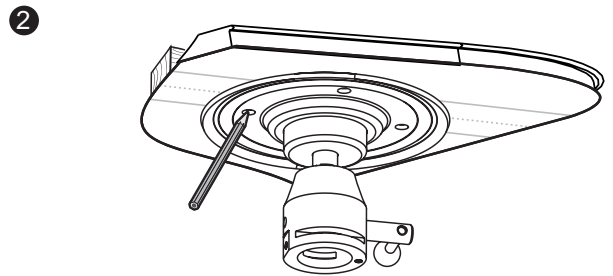

LogiLink®

Universal Ceiling Projector Mount, 135mm

Art. No.: BP0056

RoHS
compliant

* The specifications and pictures are subject to change without notice.
* All trade names referenced are the registered trademark of their respective owners.

BP0056

4 052792 048179

Made in China

Best Connectivity