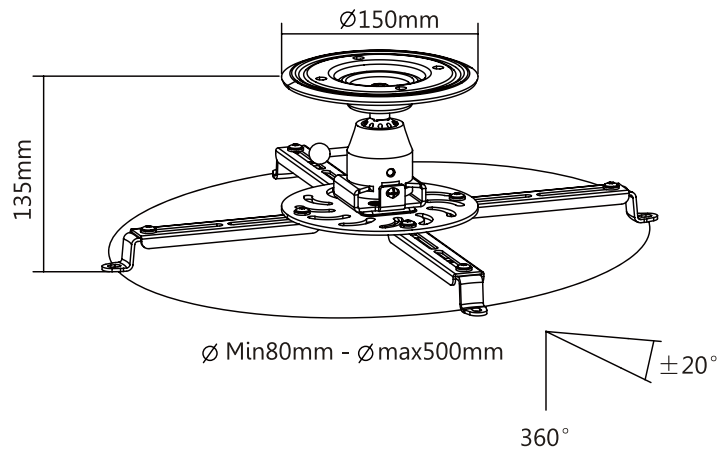

## Universal Ceiling Projector Mount, 135mm

Art. No.: BP0056

It works for flat ceilings and comes with all the hardware needed for easy installation.

### Features:

- » Fits the projector up to 25kg
- » Sturdy and simple design
- » Aluminum construction
- » Works with flat ceilings
- » -20°~20° tilt, -20°~20° swivel, 360° rotate
- » Comes with the mounting hardware
- » Max Equipment Size: Projectors with a range from 80mm to 500mm in diameter

### Specification:

Material	Aluminum, Steel
Mounting Range	80-500mm
Rated Load	25kg (55lbs)
Tilt	-20° ~20°
Swivel	-20°~20°
Rotate	360°
Color	White
Product Dimensions	135 x 515 x 515mm

### Package Informations:

- » Packing Dimension: 161 x 141 x 161mm
- » Packing Weight: 1.92kg
- » Carton Dimension: 340 x 340 x 300mm
- » Carton Q'ty: 8pcs
- » Carton Weight: 16kg

\* The specifications and pictures are subject to change without notice.  
\*All trade names referenced are the registered trademark of their respective owners.