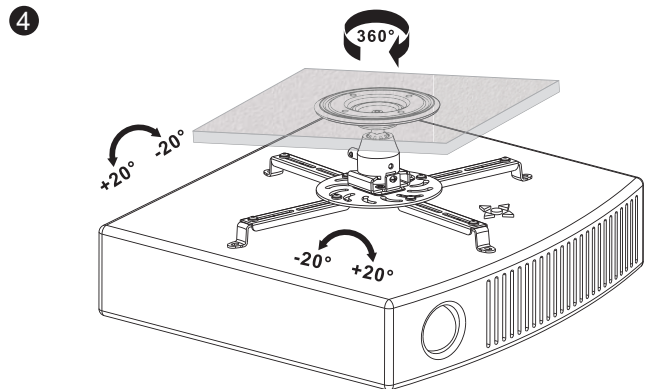

LogiLink®

Universal Ceiling Projector Mount, 135mm

Art. No.: BP0056

RoHS
compliant

* The specifications and pictures are subject to change without notice.
* All trade names referenced are the registered trademark of their respective owners.

BP0056

4 052792 048179

Made in China

Best Connectivity