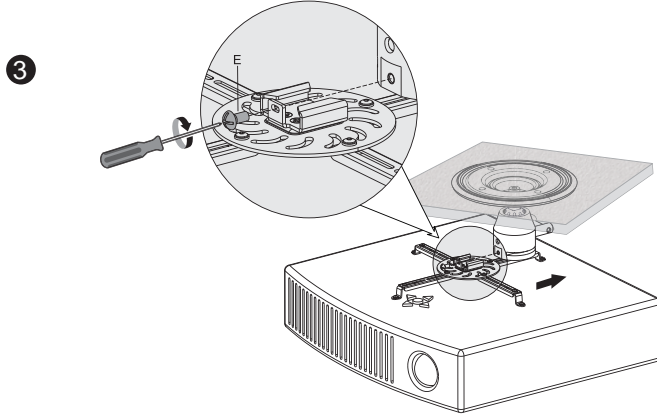

LogiLink®

Universal Ceiling Projector Mount, 135mm

Art. No.: BP0056

RoHS
compliant

* The specifications and pictures are subject to change without notice.
* All trade names referenced are the registered trademark of their respective owners.

BP0056

4 052792 048179

Made in China

Best Connectivity