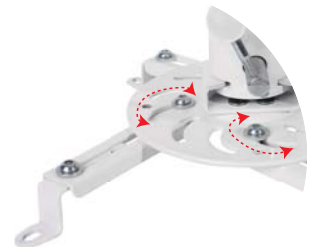

### Features:

- » Fits the projector up to 25kg
- » Sturdy and simple design
- » Aluminum construction
- » Works with flat ceilings
- » -20°~20° tilt, -20°~20° swivel, 360° rotate
- » Comes with the mounting hardware
- » Max Equipment Size: Projectors with a range from 80mm to 500mm in diameter

The easy grip knob to hold image position

The quick release connectors for easy horizontal alignment

Adjustable support arms

\* The specifications and pictures are subject to change without notice.  
\* All trade names referenced are the registered namework of their respective owners.

### Specification:

Material	Aluminum, Steel
Mounting Range	80-500mm
Rated Load	25kg (55lbs)
Tilt	-20° ~20°
Swivel	-20°~20°
Rotate	360°
Color	White
Product Dimensions	135 x 515 x 515mm