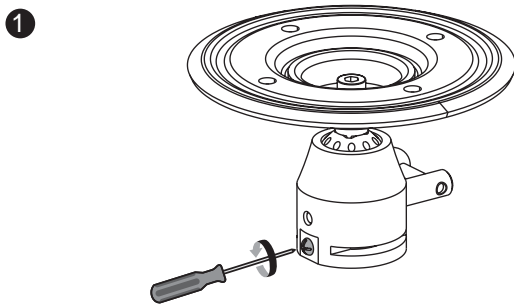

LogiLink®

Universal Ceiling Projector Mount, 135mm

Art. No.: BP0056

RoHS
compliant

* The specifications and pictures are subject to change without notice.
* All trade names referenced are the registered trademark of their respective owners.

BP0056

4 052792 048179

Made in China

Best Connectivity