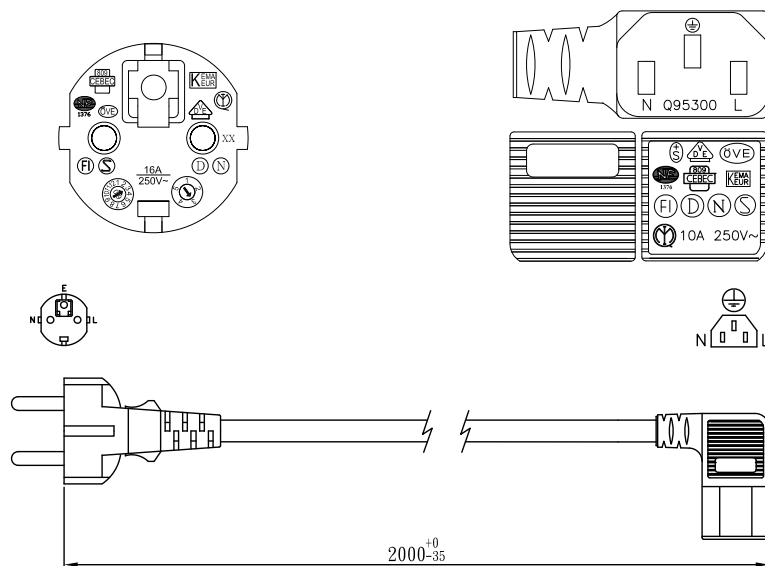

## Power Cord

German Plug to IEC C13 female 90°

Art. No.: CP117  
CP118  
CP119

### Features:

- » Connection 1: German plug (CEE 7/7), straight
- » Connection 2: IEC-C13 female (IEC 60320-C13), 90° angled
- » H05VV-F
- » VDE tested, 10A, 250V
- » Color: Black

Art-No.	Cable	Length	EAN Code
CP117	Ø 3 x 0.75mm <sup>2</sup>	2m	4052792038903
CP118	Ø 3 x 1.0mm <sup>2</sup>	3m	4052792038910
CP119	Ø 3 x 1.5mm <sup>2</sup>	5m	4052792038927

### Technical Drawing:

CP117

RoHS  
compliant

\* The specifications and pictures are subject to change without notice.

\*All trade names referenced are the registered trademark of their respective owners.