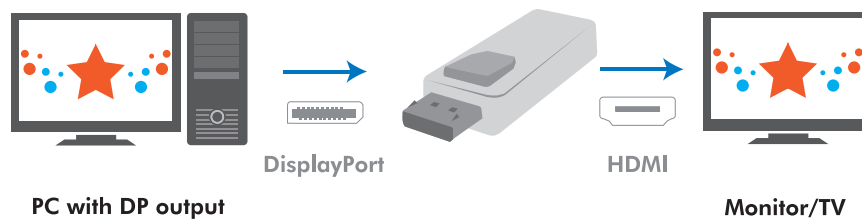

CV0057 is a DisplayPort™ to HDMI™ converter that receives both video and audio streams from an upstream DisplayPort Source link and converts to a HDMI output.

Features:

- » Compliant with DisplayPort 1.1a for both 1.62Gbps and 2.7 Gbps.
- » Support HDMI video resolution up to 1080P
- » Compliant with HDMI high speed with the Ethernet specification
- » Supports HDMI 225MHz/2.25Gbps per channel (6.75Gbps all channel) bandwidth
- » Supports HDMI 12bit per channel (36bit all channel) deep color
- » Powered from DisplayPort port source

Specification:

Input Connector	DisplayPort Male 20pin
Output Connector	HDMI Female
Resolution	Up to 1920 x 1200px and HDTV up to 1080P
Operating Temperature	0°C - 70°C
Operating Humidity	10% to 85 % RH (no condensation)
Storage Temperature	-10 °C - 80 °C
Storage Humidity	5% to 90 % RH (no condensation)