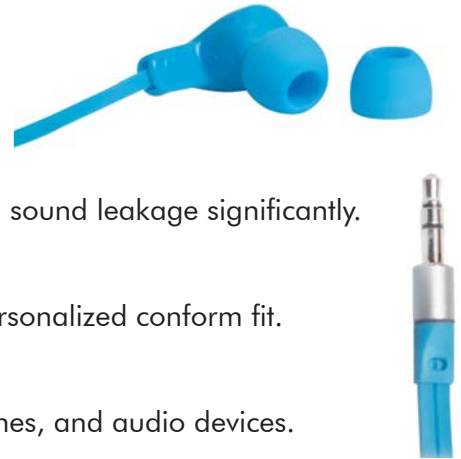

### Feature:

- Clear Sound**  
 The enhanced driver delivers high quality sound.
- Noise-isolation Capability**  
 The in-ear design reduces background noise and sound leakage significantly.
- Comfort Fit Silicone**  
 Included 2 sets extra soft silicone ear buds for personalized conform fit.
- 3,5mm Audio Connect**  
 3,5mm audio jack works with most of smart phones, and audio devices.

### Package Contents:

- 1 x Stereo In-Ear Headphone
- 1 x User Manual
- 2 sets Ear Buds