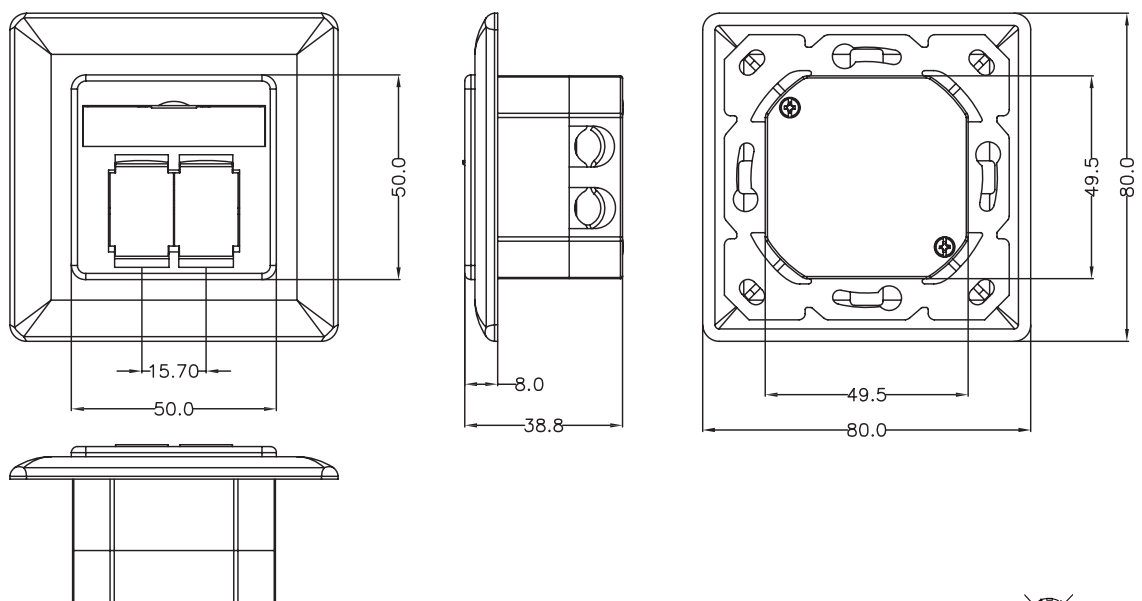

Surface Mounting Box

Technical Features

Dimensions 80 x 80 x 40 mm

Suitable for LogiLink Keystone outlets

Suitable for LogiLink Cat.6 outlets

Technical Drawings

www.logilink.com

RoHS
compliant

Made in China

* The specifications and pictures are subject to change without notice.
*All trade names referenced are the registered namework of their respective owners.

Part no.	Color	EAN Code
NP0221	Pure white	4052792027228
NP0222	Pearl white	4052792027235
NP0223	White	4052792028669

Package Contents

Surface Mounting Box x 1

Packaging Informations

Packing Dimension	80 x 80 x 50mm
Packing Weight	0.1kg
Carton Dimension	365 x 365 x 300mm
Carton Q'ty	64pcs
Carton Weight	17.6kg