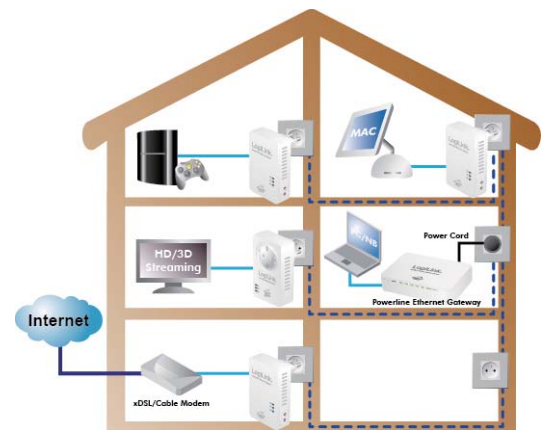

Art No. NS0065

500Mbps Powerline Gateway

The LogiLink Powerline Gateway offers networking solutions over household electrical wiring. By using the existing infrastructure, there is no need for any structural changes to set up a suitable network.

Specification:

- IEEE1901 and HomePlug AV Compliant
- Co-existence with HomePlug 1.01
- Up to 500 Mbps PHY rate
- High Definition (HD) and Standard Definition (SD) video distribution
- Internet Protocol Television (IPTV) distribution
- Home networking backbone for Wi-Fi, and Wireless USB
- High speed broadband sharing
- Audio and video streaming and internet downloading
- PC files and applications sharing
- Printer and peripheral sharing
- Network and interactive online gaming
- Security cameras
- Supports 4-Port 10/100 Base-T Ethernet wired connection
- European Union's Energy-using Products (EuP) Directive compliant
- Zero Installation

Device Port:

- 4 x Ethernet RJ-45

Power Supply Specifications:

- Input: 100-240V AC, 50/60Hz, 0.3A Max.

Operating Environment:

- Operating temperature: 0 ~ 40 °C
- Storage temperature: -20 ~ 70 °C
- Humidity: 20 ~ 95% non-condensing

Package Content:

- 1 x Powerline Gateway
- 1 x RJ45 Ethernet Network Cable
- 1 x Power Cord
- 1 x Quick Installation Guide
- 1 x CD (Software & Manual)

Packaging Information:

- Packing Dimension: 155x145x105 mm
- Packing Weight: 0.57kg
- Carton Dimension: 557x317x169 mm
- Carton Q'ty: 10pcs
- Carton Weight: 6.3kgs