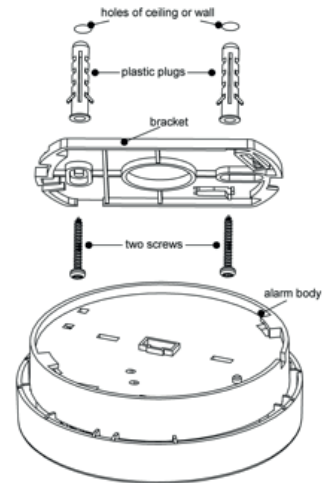

LogiLink®

Smoke Detector with Fixed 10 Years Battery

Art. No.: SC0006

Early warning in case of starting fire!

Features:

- » 10 years battery life
- » Ceiling or wall mounting
- » Comply with EN14604:2005/AC-2008
- » CPR Approval: 0786-CPR-21591
- » VdS Approval: G218077
- » Easy to install with mounting hardware included
- » Suitable for any room
- » Flash alarm indicator (red)
- » Loud 85dB alarm signal
- » Test button for easy testing
- » Low battery signal
- » Photoelectric chamber for early detection from all directions
- » Safety clip feature, not allow mounting of smoke alarm without battery installed

Best Connectivity

* The specifications and pictures are subject to change without notice.
*All trade names referenced are the registered namework of their respective owners.

LogiLink®

Smoke Detector with Fixed 10 Years Battery

Art. No.: SC0006

Product Dimension	100 x 37mm
Product Weight	0.14kg

Attach the bracket to the plastic plugs and fix tightly the screws into the plastic plugs.

Where is the best to be installed.

85dB
Alarm

20-40m²
Range

with
Fixed
10
years
Lithium battery

VdS
G218077

EN
14604

Package Contents:

- » 1 x Smoke Detector
- » 1 x User Manual

Package Informations:

- » Packing Dimension: 115 x 115 x 50mm
- » Packing Weight: 0.18kg
- » Carton Dimension: 460 x 370 x 250mm
- » Carton Q'ty: 48pcs
- » Carton Weight: 9kg