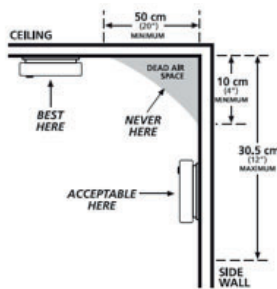

Art. No.: SC0006

Product Dimension	100 x 37mm
Product Weight	0.14kg

Attach the bracket to the plastic plugs and fix tightly the screws into the plastic plugs.

Where is the best to be installed.

85dB
Alarm

20-40m²
Range

with
Fixed
10
years
Lithium battery

VdS
G218077

EN
14604

Package Contents:

- » 1 x Smoke Detector
- » 1 x User Manual

Package Informations:

- » Packing Dimension: 115 x 115 x 50mm
- » Packing Weight: 0.18kg
- » Carton Dimension: 460 x 370 x 250mm
- » Carton Q'ty: 48pcs
- » Carton Weight: 9kg