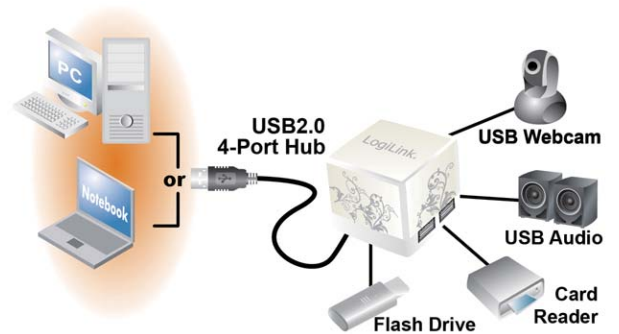

Art No. UA0117

Cube USB2.0 4-Port Hub, White

Specification:

- Unique design
- Compliant to USB1.1/2.0 Specification
- Supports 1 x Up-stream port and 4 x Down-stream ports
- Equipped with over-current Detection & Protection
- LED Lighting
- LED can change to multi-color

Package Contents:

- 1 x "Cube" USB2.0 4-Port Hub
- 1 x User Manual

Packaging Information:

- Packing Dimension: 80x140x70 mm
- Packing Weight: 0.12kg
- Carton Dimension: 575x415x160 mm
- Carton Q'ty: 40pcs
- Carton Weight: 5kgs