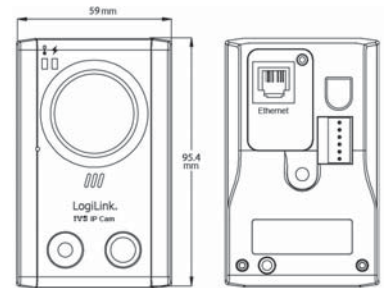

Specification:

ONVIF Compatible	YES
Frame Rate	NTSC: 30, PAL: 25
Number of Online Users	10
Security	Multiple user access levels with password protection
Web management	(1) Web browsers, such as Internet Explorer, Mozilla Firefox, Google Chrome, Safari & Opera for single device access, or (2) Free CMS software, Video Viewer, for up to 16 network cameras control simultaneously
• Camera	
Image Sensor	1/3" live MOS image sensor
Resolution	SXGA, SXVGA, 720P, VGA, QVGA
Min Illumination	0.1 Lux / F1.5, 0 Lux (LED ON)
Shutter Speed	1 / 60 (1/50) to 1 / 100,000 sec.
S/N Ratio	More than 48dB (AGC off)
Lens	f3.8mm / F1.5
Viewing Angle	75°
White LED	YES (1W, 10 meters)
White Balance	ATW
AGC	Auto
IRIS Mode	AES
PIR Sensor	Detection Range 76° wide angle with 5m long distance at 2m height (under 25°C)
Micro SD Card Slot	YES
External Alarm I/O	YES
Microphone	YES
Speaker	YES
Power Source (±10%)	5V / 2A
Operating Temperature	0°C~40°C

* The specifications and pictures are subject to change without notice.
*All trade names referenced are the registered trademark of their respective owners.

Made in China

Art No. WC0022

Internet Indoor IP Camera IVS 1.3 Megapixel

Package Contents

- 1 x IP Camera
- 1 x Camera Bracket
- 1 x Quick Installation Guide
- 1 x Adapter
- 1 x CD (User manuals + CMS software "Video Viewer")

Packaging Information:

- Packing Dimension: 208x104x99 mm
- Packing Weight: 0.5kg
- Carton Dimension: 514x440x345 mm
- Carton Q'ty: 30pcs
- Carton Weight: 15.6kgs