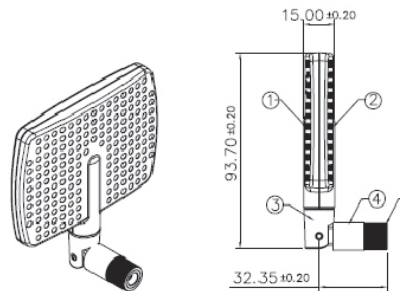

### Specification:

- SMA male reverse connector
- 7dBi Directional Antenna type
- Panel type
- Frequency range: 2.4 - 2.5GHz
- Gain: 7 dBi
- V.S.W.R. < 2.0
- Impedance: 50Ω
- Beam Width: H Plane 80° /E Plane: 70°
- Polarization: Linear, Vertical
- Usable for Wireless IEEE 802.11 b/g/n
- Used for wireless router, access point or the adapter with detachable reversed SMA antenna connection

### Feature:

- SMA male reverse connector
- 7 dBi Indoor directional antenna
- Panel type

### Packaging Information:

- Packing Dimension: 125x130x35 mm
- Packing Weight: 0.092kg
- Carton Dimension: 435x260x240 mm
- Carton Q'ty: 36pcs
- Carton Weight: 4.1 kgs

\* The specifications and pictures are subject to change without notice.  
\*All trade names referenced are the registered trademark of their respective owners.