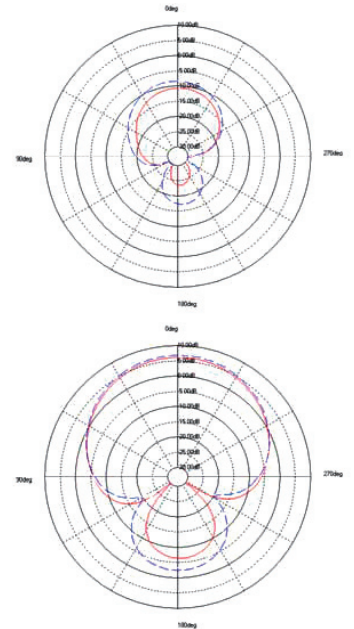

* The specifications and pictures are subject to change without notice.
*All trade names referenced are the registered trademark of their respective owners.